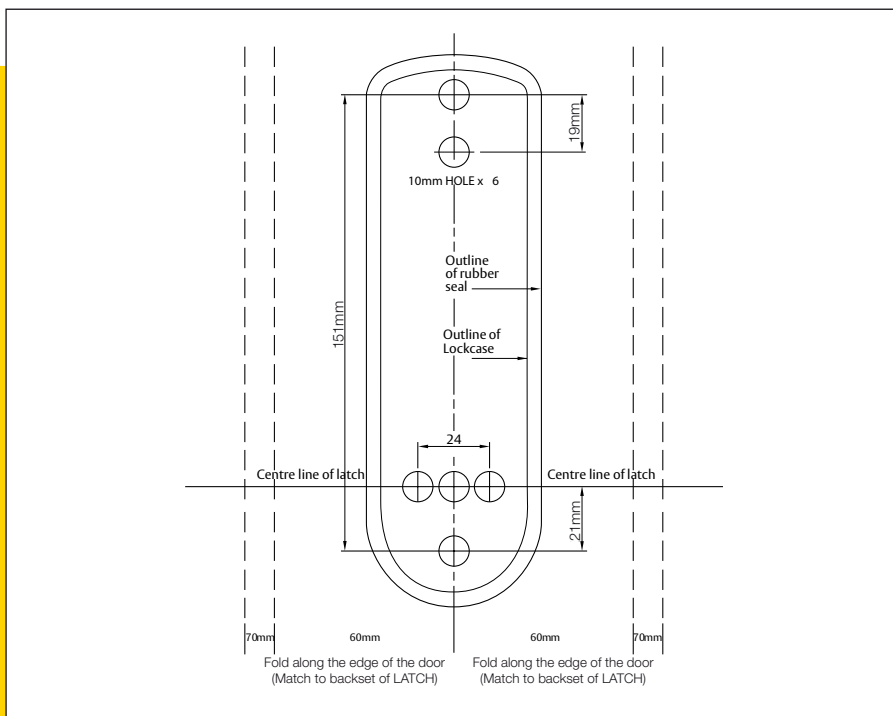

SL7000M digital lockset

The world's favourite lock

RES-FLY-071 - YALE - 0313NZ

ASSA ABLOY New Zealand Ltd.
6 Armstrong Road, Albany, Auckland 0632
info.nz@assaabloy.com
www.yalelock.co.nz

ASSA ABLOY Australia Pty Ltd.
235 Huntingdale Road, Oakleigh, Victoria 3166
info.au@assaabloy.com
www.assaabloy.com.au

An ASSA ABLOY Group brand

ASSA ABLOY