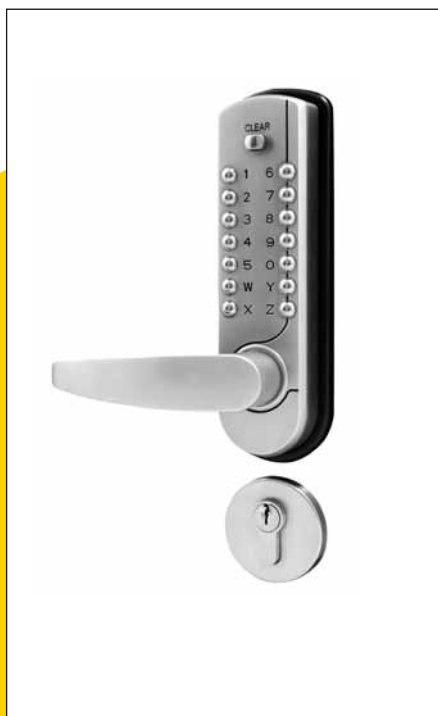

SL7000M digital lockset

The world's favourite lock

RES-FLY-071 - YALE - 0313NZ

ASSA ABLOY New Zealand Ltd.
6 Armstrong Road, Albany, Auckland 0632
info.nz@assaabloy.com
www.yalelock.co.nz

ASSA ABLOY Australia Pty Ltd.
235 Huntingdale Road, Oakleigh, Victoria 3166
info.au@assaabloy.com
www.assaabloy.com.au

An ASSA ABLOY Group brand

ASSA ABLOY