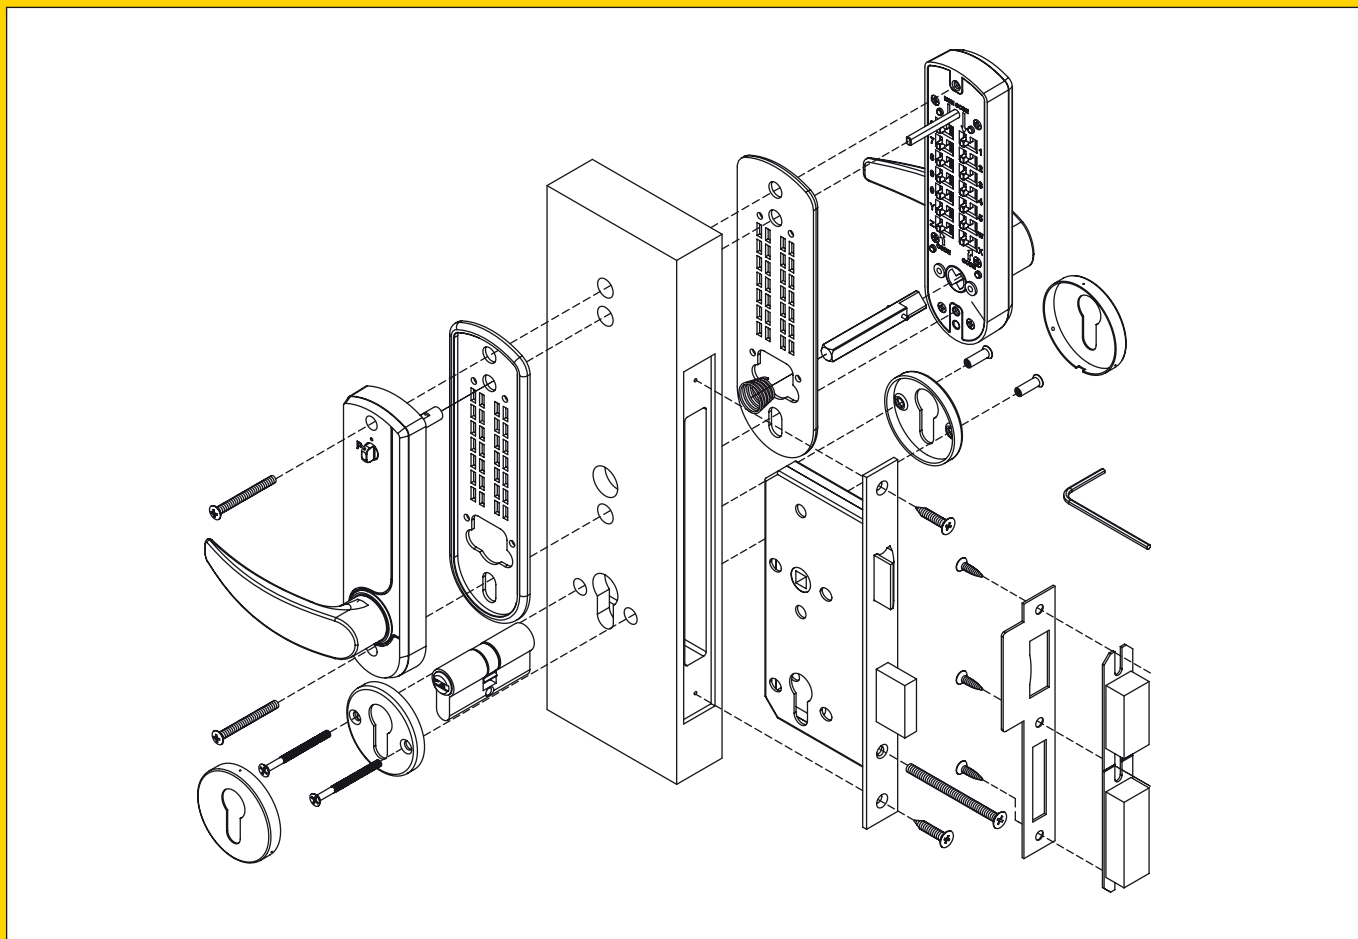

SL7000M digital lockset

The world's favourite lock

RES-FLY-071 - YALE - 0313NZ

ASSA ABLOY New Zealand Ltd.
6 Armstrong Road, Albany, Auckland 0632
info.nz@assaabloy.com
www.yalelock.co.nz

ASSA ABLOY Australia Pty Ltd.
235 Huntingdale Road, Oakleigh, Victoria 3166
info.au@assaabloy.com
www.assaabloy.com.au

An ASSA ABLOY Group brand

ASSA ABLOY