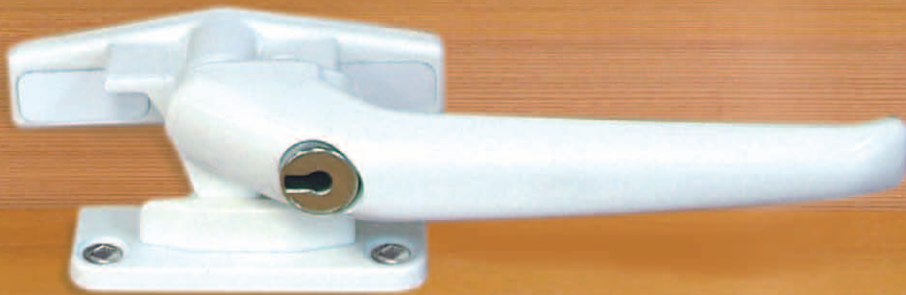

The world's favourite lock

Yale[®]

Avon Timber replacement window handle

The Avon Window Fastener has been designed for use with timber framing. A strong fastener that offers extra security with its unique lockable option. The Avon is supplied complete with a tongue and keeper arrangement specifically designed to allow ventilation through the split-rail wedge.

Features

- Robust design
- Split-rail wedge allows for safer ventilation
- Offset fixing screw location helps avoid splitting of the timber
- Strong zinc die-cast construction
- Pushbutton locking option for added security
- Available with 17mm backset
- New Zealand made

Options

- Left and right-handed models available
- Locking or non-locking design
- Different plating options
- Available in a wide range of powdercoat colours and plated finishes

Avon Timber replacement window handle