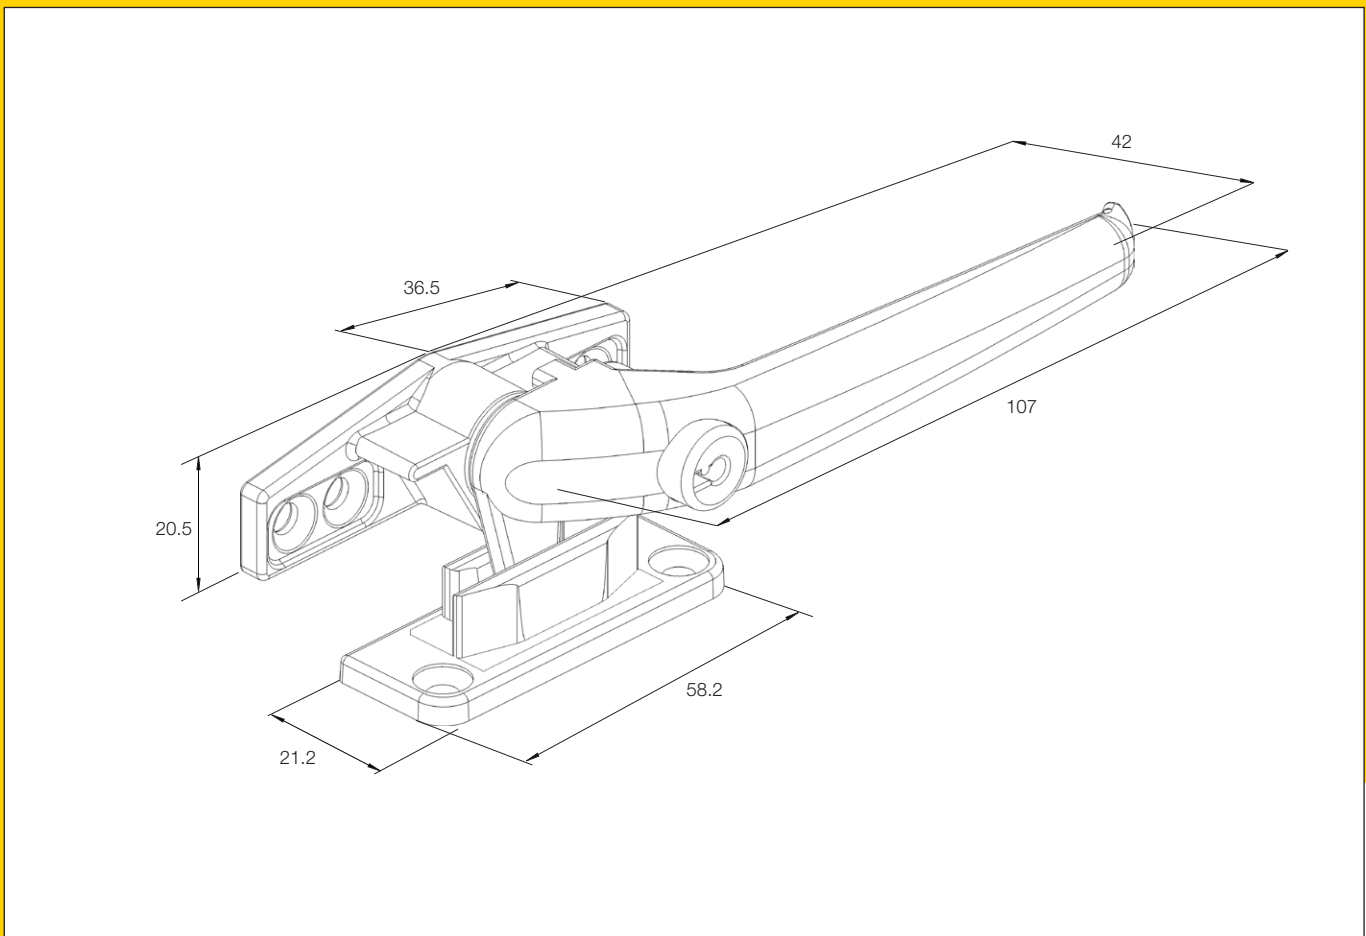

Avon Timber replacement window handle

The world's favourite lock

ASSA ABLOY New Zealand Ltd.
6 Armstrong Road, Albany, Auckland 0632
info.nz@assaabloy.com
www.yalelock.co.nz

ASSA ABLOY Australia Pty Ltd.
235 Huntingdale Road, Oakleigh, Victoria 3166
info.au@assaabloy.com
www.assaabloy.com.au