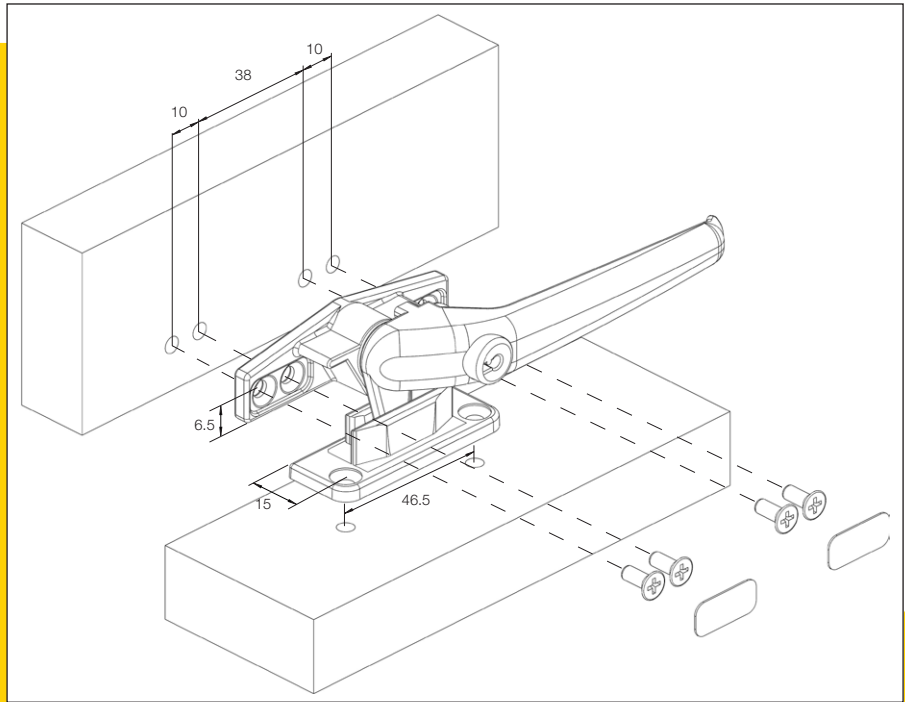

Avon Timber replacement window handle

The world's favourite lock

ASSA ABLOY New Zealand Ltd.
6 Armstrong Road, Albany, Auckland 0632
info.nz@assaabloy.com
www.yalelock.co.nz

ASSA ABLOY Australia Pty Ltd.
235 Huntingdale Road, Oakleigh, Victoria 3166
info.au@assaabloy.com
www.assaabloy.com.au